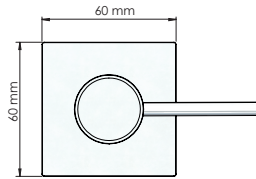

Warning and hazard notices

Improper mounting or use can lead to accidents and serious injuries.

170 ml.