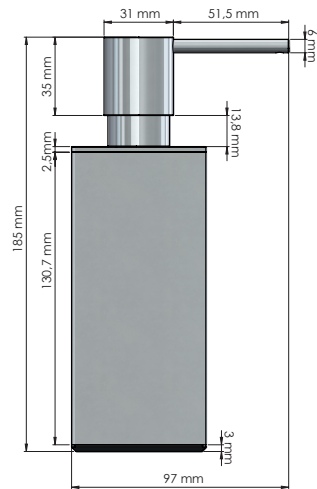

FROST
DENMARK

QUADRA
SOAP DISPENSER 5

Fitting instruction
Montageanleitung
Monteringsvejledning
Monteringsvægledning
Montage hanleiding
Manuel de montage

Q3050

Exclusion of liability

FROST accepts no liability whatsoever for damage to persons or property that occurs or has occurred as a result of improper installation or maintenance, particularly if the safety instructions and other points to note listed are not or have not been observed in full.

Warning and hazard notices

Improper mounting or use can lead to accidents and serious injuries.

170 ml.