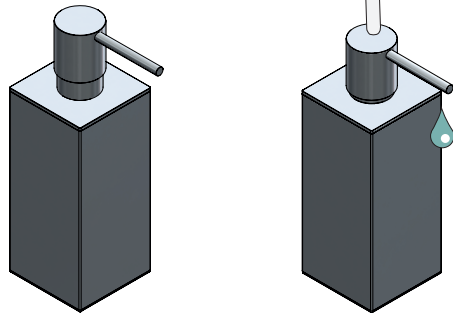

Warning and hazard notices

Improper mounting or use can lead to accidents and serious injuries.

170 ml.

Liquid soap Cremetvål pH Neutral
Cremeseife Crème zeep pH Neutraal
Cremesæbe Savon crème pH Neutre

Operating Buk
Bedienung Bedienung
Betjening Emploi