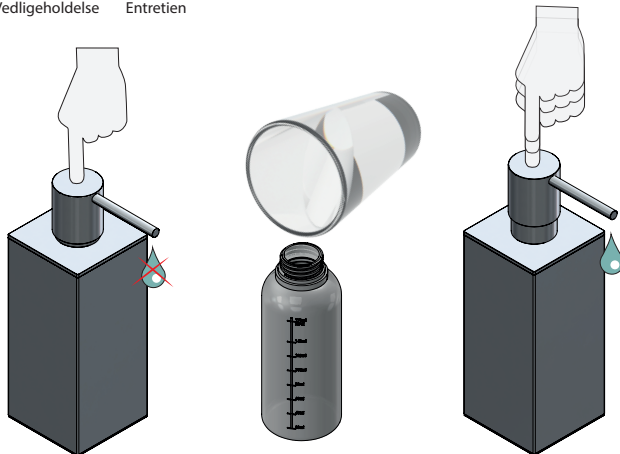

FROST
DENMARK

QUADRA
SOAP DISPENSER 5

Fitting instruction
Montageanleitung
Monteringsvejledning
Monteringsvægledning
Montage hanleiding
Manuel de montage

Q3050

Exclusion of liability

FROST accepts no liability whatsoever for damage to persons or property that occurs or has occurred as a result of improper installation or maintenance, particularly if the safety instructions and other points to note listed are not or have not been observed in full.

Warning and hazard notices

Improper mounting or use can lead to accidents and serious injuries.

170 ml.

Liquid soap Cremetvål pH Neutral
Cremeseife Crème zeep pH Neutraal
Cremesæbe Savon crème pH Neutre

Operating Buk
Bedienung Bedienung
Betjening Emploi

Maintenance Skötsel
Pflege Verplegung
Vedligeholdelse Entretien

MAINTAINING THE DISPENSER

If the dispenser is not used for a long period of time and becomes clogged, pour warm water into the dispenser and gently pump it to clear the blockage.

Material: Stainless steel, AISI 304

Design: Bønnelycke mdd

Manufacturer: FROST A/S

SOAP DISPENSER 5