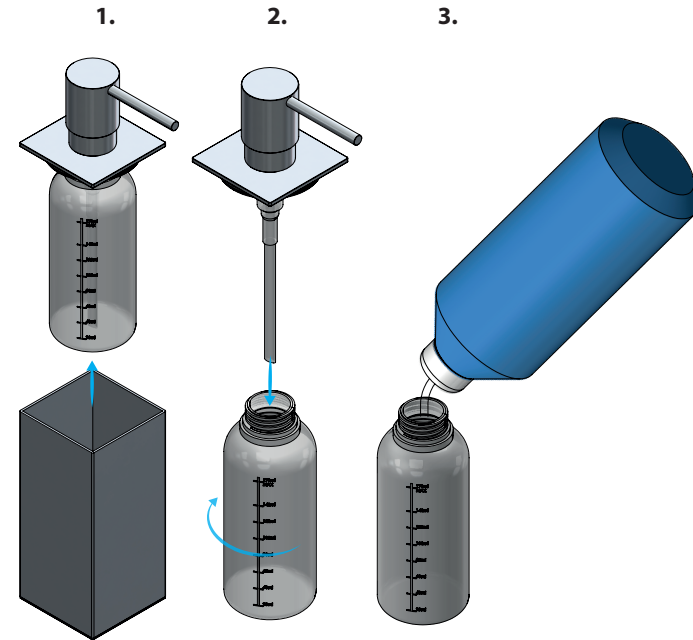

FROST
DENMARK

QUADRA
SOAP DISPENSER 5

Fitting instruction
Montageanleitung
Monteringsvejledning
Monteringsvægledning
Montage hanleiding
Manuel de montage

Q3050

Exclusion of liability

FROST accepts no liability whatsoever for damage to persons or property that occurs or has occurred as a result of improper installation or maintenance, particularly if the safety instructions and other points to note listed are not or have not been observed in full.

Warning and hazard notices

Improper mounting or use can lead to accidents and serious injuries.

170 ml.

Liquid soap Cremetvål pH Neutral
Cremeseife Crème zeep pH Neutraal
Cremesæbe Savon crème pH Neutre

Operating Buk
Bedienung Bedienung
Betjening Emploi

Material: Stainless steel, AISI 304

Design: Bønnelycke mdd

Manufacturer: FROST A/S

SOAP DISPENSER 5